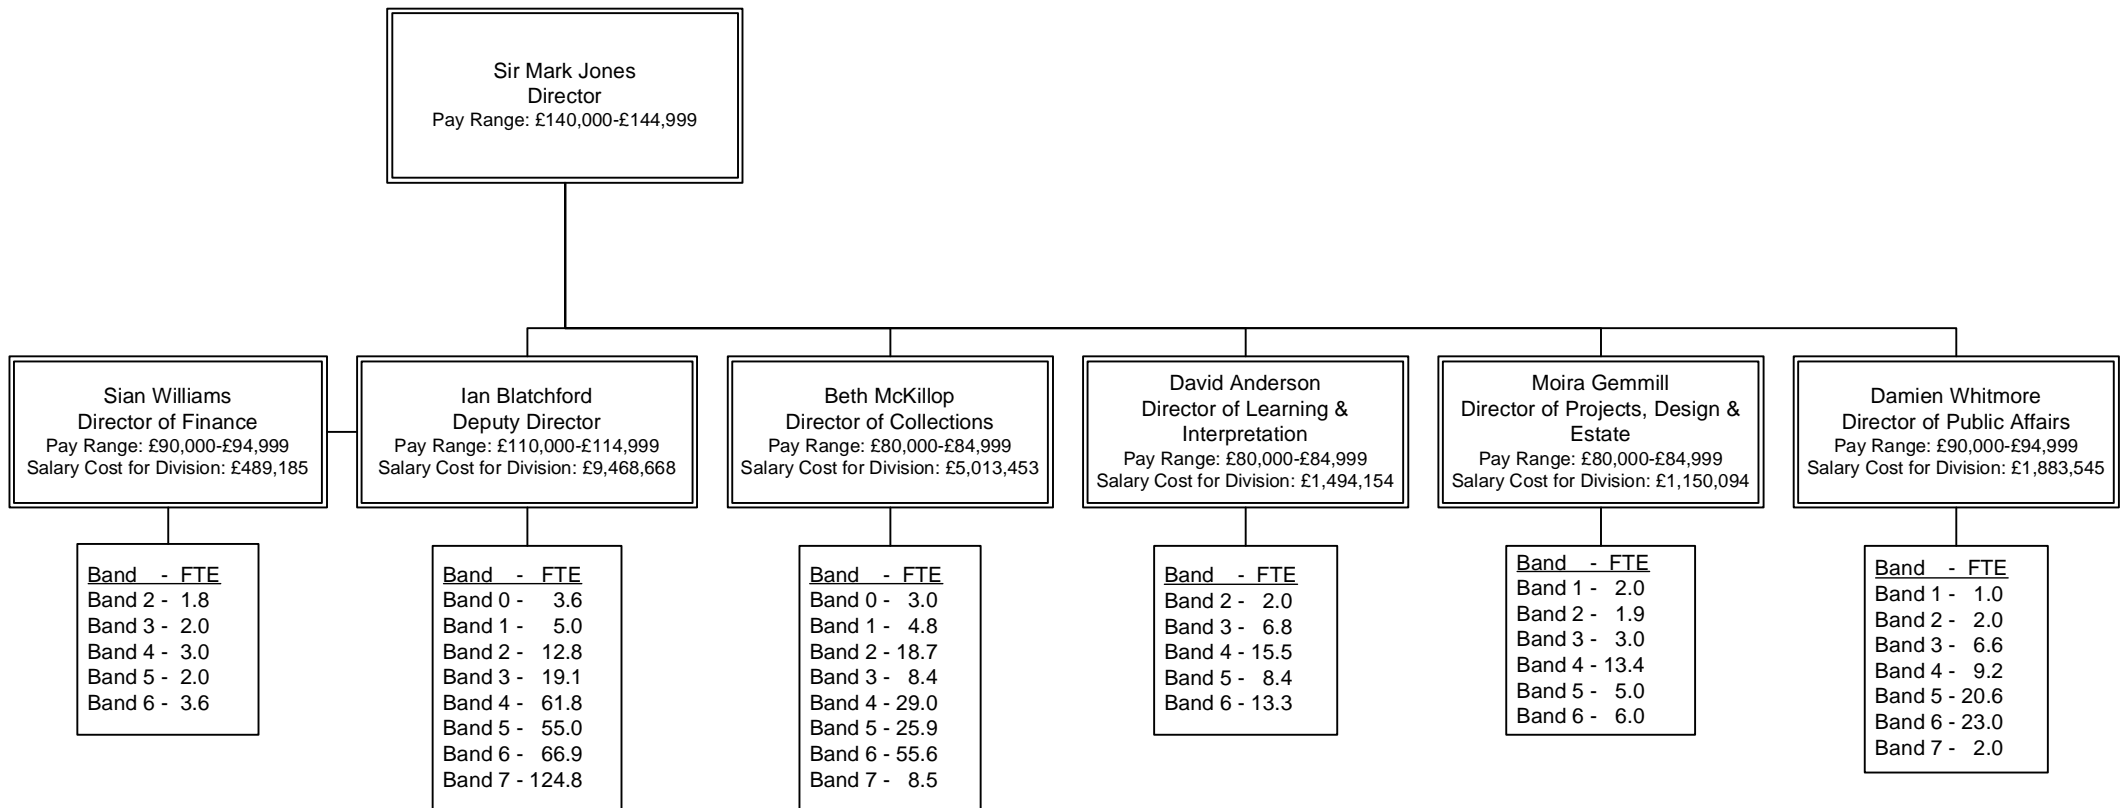

Parent Department: Department for Culture, Media and Sport

Organisation: Victoria and Albert Museum

Structure as at: 30 June 2010

Date released: 15 October 2010

Date updated: 15 October 2010

Key to Band Ranges:	
Band 0: from £63,000	Band 4: £29,000-£36,000
Band 1: £55,000-£67,000	Band 5: £24,000-£30,000
Band 2: £43,000-£53,000	Band 6: £19,000-£24,000
Band 3: £35,000-£43,000	Band 7: £16,000-£20,000